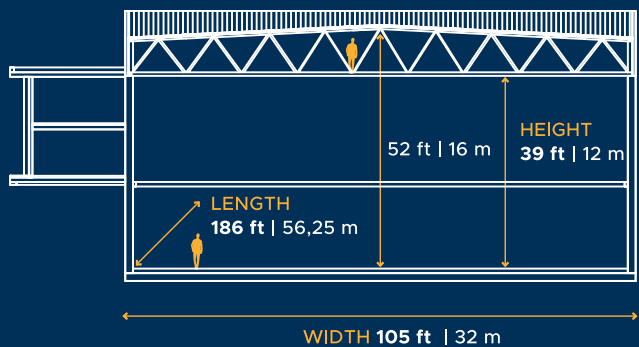

SEVERAL MULTIPURPOSE SPACES

Set 2

AREA: 19,425 sqft
1,800 sqm

spegec
Sociedad de Promoción Económica

GRAN CANARIA

film commission

- | | | | | | |
|--|-------------|--|------------------------|--|---------------|
| | SET | | COSTUME SPACE | | TOILETS |
| | GREEN ROOMS | | LAUNDRY AREA | | CLEANING ROOM |
| | OFFICE | | MULIPURPOSE SPACE | | EXIT |
| | STORE | | HAIRDRESSING & MAKE UP | | |