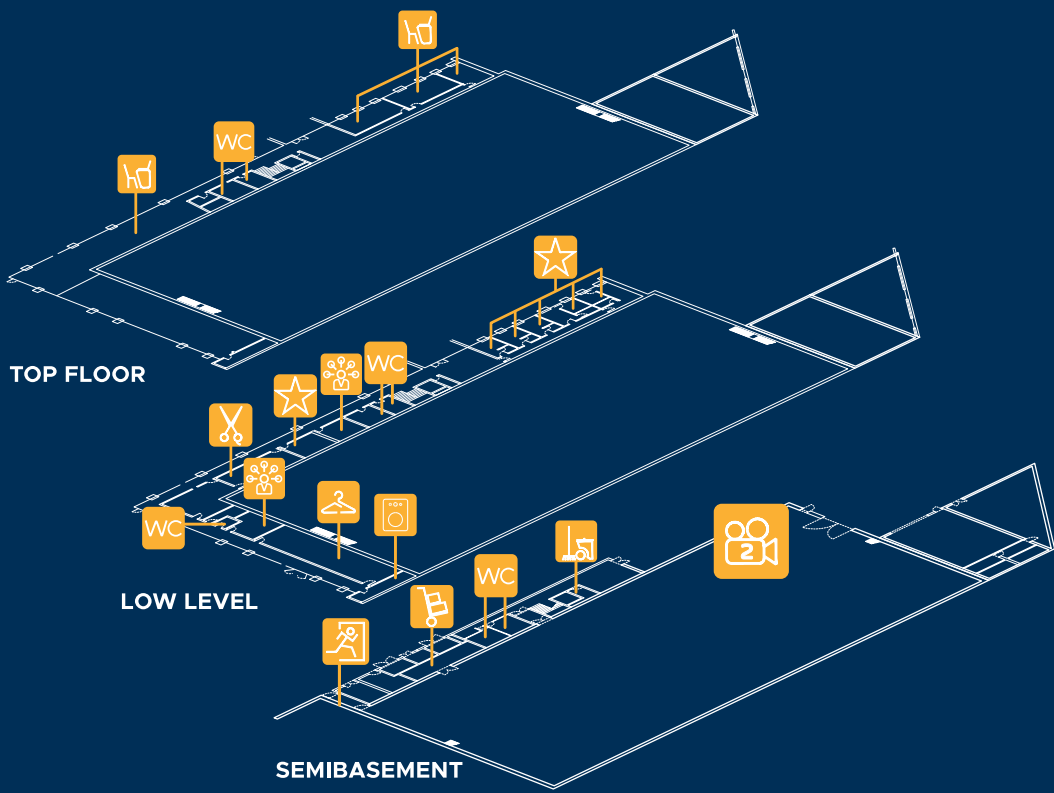

SEVERAL MULTIPURPOSE SPACES

Set 2

AREA: 19,425 sqft
1,800 sqm

spegec
Sociedad de Promoción Económica

GRAN CANARIA

film commission

- | | | | | | |
|--|-------------|--|------------------------|--|---------------|
| | SET | | COSTUME SPACE | | TOILETS |
| | GREEN ROOMS | | LAUNDRY AREA | | CLEANING ROOM |
| | OFFICE | | MULIPURPOSE SPACE | | EXIT |
| | STORE | | HAIRDRESSING & MAKE UP | | |